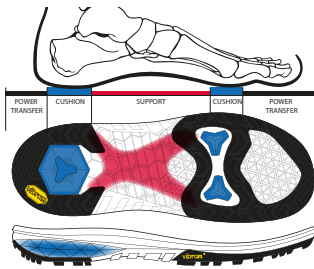

## OUTER BOOT

### TOE BOX

- LACING SYSTEM
- ASYM<sup>3F</sup>**  
FIT-FEEL-FLEX

OVERLAY PANELS

SMOOTH STITCHED PANELS

3D MOLDED TOE

### BAREFOOT TECHNOLOGY (BFT)